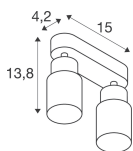

[View Product](#)

General Information

SKU	260614
EAN	4024163293655
Brand	SLV
Manufacturer Name	PURI 2.0 Tube, wand- en plafondopbouwarmatuur, long, 2x max. 6W GU10,
Any Lamp all-in warranty	5 Years
Average Lifetime (h)	0

Technical Information

Technology	Fixture with Socket
Voltage (V)	220-240
Dimmable	Dimmable when using a Dimmable Bulb
Suitable for	GU10
Including bulb	No
Amount of bulbs required	2
Maximum Wattage Rating	6
Tiltable	Yes
Mounting Method	Ceiling, Wall mounted
Emergency Lighting	No Emergency Unit
Product Type Category	Decorative Lighting with Socket