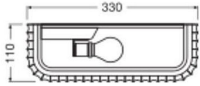

Specifications Ledvance Decor Wall Light Routes White | Suitable for 2x E27

[View Product](#)

## Dimensions

Length (mm)	330
Width (mm)	110
Height (mm)	150