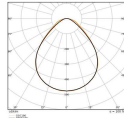

[View Product](#)

General Information

SKU	251074
EAN	4099854187339
Brand	Ledvance
Manufacturer Name	PANEL ECO 600 UGR<19 600 E 36W 865 U19
Any Lamp all-in warranty	3 Years
Average Lifetime (h)	50000

Technical Information

Technology	LED Integrated
Voltage (V)	220-240
Dimmable	Not Dimmable
Colour Code	865 Daylight
Colour temperature (Kelvin)	6500 Daylight
Colour Rendering (Ra)	80-89
Colour of Light	White
Light colour options	Single Color
Luminous Efficacy (lm/W)	100
IP-rating	IP40
Impact Protection (IK)	IK02 - 0.20 joule
Fixture Connection	Screwless terminal