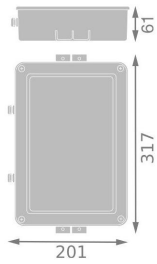

Specifications Ledvance LED Floodlight High Mast Power Supply 500W | Dali Dimmable

[View Product](#)

General Information

SKU	250878
EAN	4099854198724
Brand	Ledvance
Manufacturer Name	FLOODLIGHT HIGH MAST POWER SUPPLY 500W DALI
Full box quantity	4

Technical Information

Voltage (V)	220-240
Product Type Category	Accessory - Floodlight

Lamp Information

Series	FLOODLIGHT HIGH MAST POWER SUPPLY

Dimensions

Length (mm)	317
Height (mm)	61
Width (mm)	201

Sensor Information