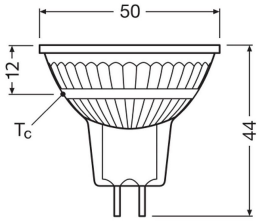

Specifications Ledvance LED Reflector GU5.3 MR16 3.4W 345lm 36d - 830 Warm White | Replaces 35W

[View Product](#)

General Information

SKU	256764
EAN	4099854457647
Brand	Ledvance
Manufacturer Name	LED MR16 P 3.4W 830 GU5.3
Full box quantity	1
Any Lamp all-in warranty	4 Years
Energy efficiency class	E
Average Lifetime (h)	15000

Technical Information

Technology	LED
Product Type Category	GU5.3 LED
Voltage (V)	12
Beam Angle (degree)	36
Dimmable	Not Dimmable
Cap / Base	GU5.3
Colour Code	830 Warm White
Colour temperature (Kelvin)	3000 Warm White
Colour Rendering (Ra)	80-89
Colour of Light	White

Light colour options Single Color

Luminous Efficacy (lm/W) 101

Power factor >0.50

Type of sensor No Sensor

Lamp Information

Bulb finish Clear

Dimensions

Height (mm) 46

Length (mm) 44

Diameter (mm) 50

Shape Reflector

Exact shape PAR16

Why Any-lamp?

 Order from the **largest lighting specialist** in Europe  **Customised** quotation

 Up to **7 years warranty**  **Easy** return process