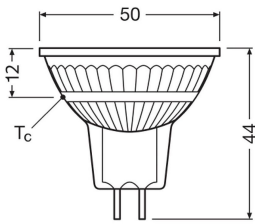

Specifications Ledvance LED Reflector GU5.3 MR16 3.4W 345lm 36d - 840 Cool White | Replaces 35W

[View Product](#)

General Information

SKU	256769
EAN	4099854457678
Brand	Ledvance
Manufacturer Name	LED MR16 P 3.4W 840 GU5.3
Full box quantity	1
Any Lamp all-in warranty	4 Years
Energy efficiency class	E
Average Lifetime (h)	15000

Technical Information

Technology	LED
Product Type Category	GU5.3 LED
Voltage (V)	12
Beam Angle (degree)	36
Dimmable	Not Dimmable
Cap / Base	GU5.3
Colour Code	840 Cool White
Colour temperature (Kelvin)	4000 Cool White
Colour Rendering (Ra)	80-89
Colour of Light	White

Light colour options Single Color

Luminous Efficacy (lm/W) 101

Power factor >0.50

Type of sensor No Sensor

Lamp Information

Bulb finish Clear

Dimensions

Height (mm) 46

Length (mm) 44

Diameter (mm) 50

Shape Reflector

Exact shape PAR16

Why Any-lamp?

 Order from the **largest lighting specialist** in Europe  **Customised** quotation

 Up to **7 years warranty**  **Easy** return process