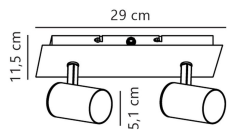

Specifications Nordlux Frida 2-Spot Metal White | Suitable for 2x GU10

[View Product](#)

General Information

SKU	253660
EAN	5701581477186
Brand	Nordlux
Manufacturer Name	Frida 2-Spot Spots White
Any Lamp all-in warranty	2 Years

Technical Information

Technology	Fixture with Socket
Voltage (V)	220-240
Dimmable	Dimmable when using a Dimmable Bulb
Suitable for	GU10
Including bulb	No
Amount of bulbs required	2
Maximum Wattage Rating	35
Tiltable	Yes
Mounting Method	Ceiling
Emergency Lighting	No Emergency Unit
Product Type Category	Decorative Lighting with Socket

Fixture Information

Fixture Connection Cable

IP-rating IP20

Colour of the Fixture White

Housing Metal

Series Frida

Dimensions

Length (mm) 115

Width (mm) 80

Height (mm) 290

Sensor Information

Type of sensor No Sensor

Why Any-lamp?

 Order from the **largest lighting specialist** in Europe  **Customised** quotation

 Up to **7 years warranty**  **Easy** return process