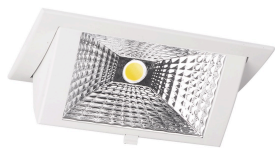

Specifications LED Downlight Wallwasher Wally Medium White 27W 3850lm 78x100D - 840 Cool White - 238x145mm

[View Product](#)

General Information

SKU	220678
EAN	8720584027270
Brand	Lumi Parts
Manufacturer Name	WallWasher Wally2 LED SLM module white 4000K Philips Fortimo LED, incl. driver
Any Lamp all-in warranty	5 Years
Average Lifetime (h)	50000

Technical Information

Tiltable	Yes
Technology	LED Integrated
Voltage (V)	220-240
Dimmable	Not Dimmable
Colour Code	840 Cool White
Colour temperature (Kelvin)	4000 Cool White
Colour Rendering (Ra)	80-89
Colour of Light	White
Light colour options	Single Color
Driver Included	Yes
Beam Angle (degree)	78x100
Luminous Efficacy (lm/W)	142.6

Power factor	>0.90
Installation Depth (mm)	100
Optical Cover	Glass
Product Type Category	LED Downlight

Fixture Information

Mounting Method	Recessed
Cut out (mm)	218x125
IP-rating	IP20
Housing	Aluminium
Colour of the Fixture	White
Colour of material	White
Fixture Connection	PIP [Push-in connector and pull relief]
Series	Wally Medium